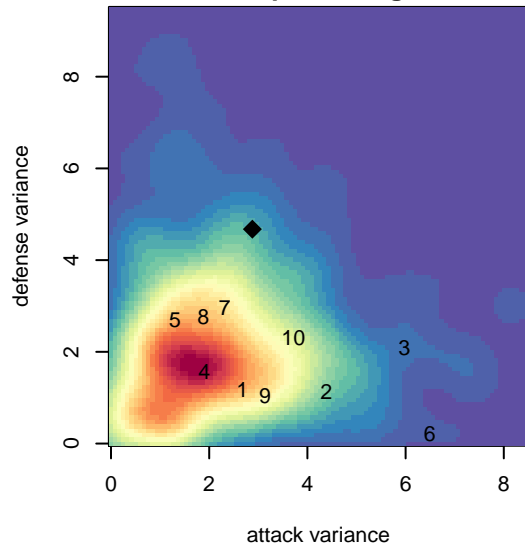

FC Portland Red B03

FC Portland
 Portland, OR
 B03 total strength=438
 attack=0.43 defense=0.19
 fall league = PTT B03 Div 2 Green
 spr league = Spr OYS B03 Div 2 White

alt names used:
 FC PORTLAND 2003 RED (OR)
 FC Portland 03B RED 12
 FC Portland 03B RED 12
 FC Portland 03B RED 12
 FC PORTLAND 2003 RED

Venues played:
 2015 PCU Summer Classic U12 Silver Red
 2015 Oswego Nike Cup Bronze U12
 2015 PTT B03 Division 2 Green
 2015 OYS Founders Cup B03
 2015 Spr OYS B03 Division 2 White

FC Portland Red B03
 Dots are actual minus expected GF (blue circles) and GA (red triangles).
 Blue line is smoothed change in attack strength. Red is smoothed change in defense strength.

**attack and defense variance (black dot)
relative to other teams
and top 10 in region**

**attack and defense rating
relative to others at age
and all opponents in last 13 months**

Performance relative to 13 month average