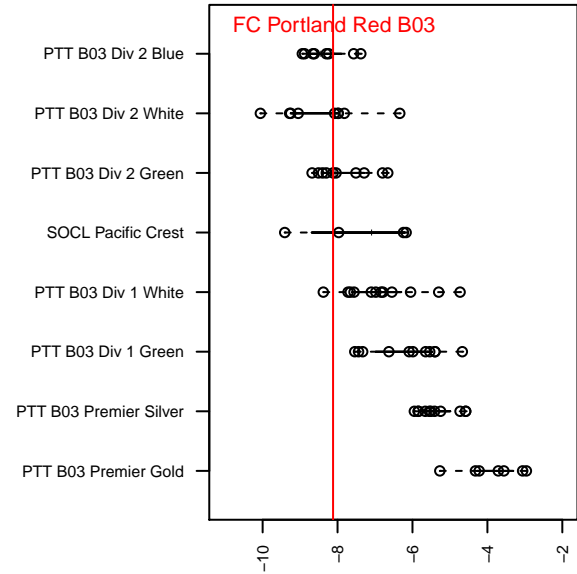

FC Portland Red B03

FC Portland
 Portland, OR
 B03 total strength=438
 attack=0.43 defense=0.19
 fall league = PTT B03 Div 2 Green
 spr league = Spr OYS B03 Div 2 White

alt names used:
 FC PORTLAND 2003 RED (OR)
 FC Portland 03B RED 12
 FC Portland 03B RED 12
 FC Portland 03B RED 12
 FC PORTLAND 2003 RED

Venues played:
 2015 PCU Summer Classic U12 Silver Red
 2015 Oswego Nike Cup Bronze U12
 2015 PTT B03 Division 2 Green
 2015 OYS Founders Cup B03
 2015 Spr OYS B03 Division 2 White

FC Portland Red B03
 Dots are actual minus expected GF (blue circles) and GA (red triangles).
 Blue line is smoothed change in attack strength. Red is smoothed change in defense strength.

**attack and defense variance (black dot)
relative to other teams
and top 10 in region**

**attack and defense rating
relative to others at age
and all opponents in last 13 months**

Performance relative to 13 month average