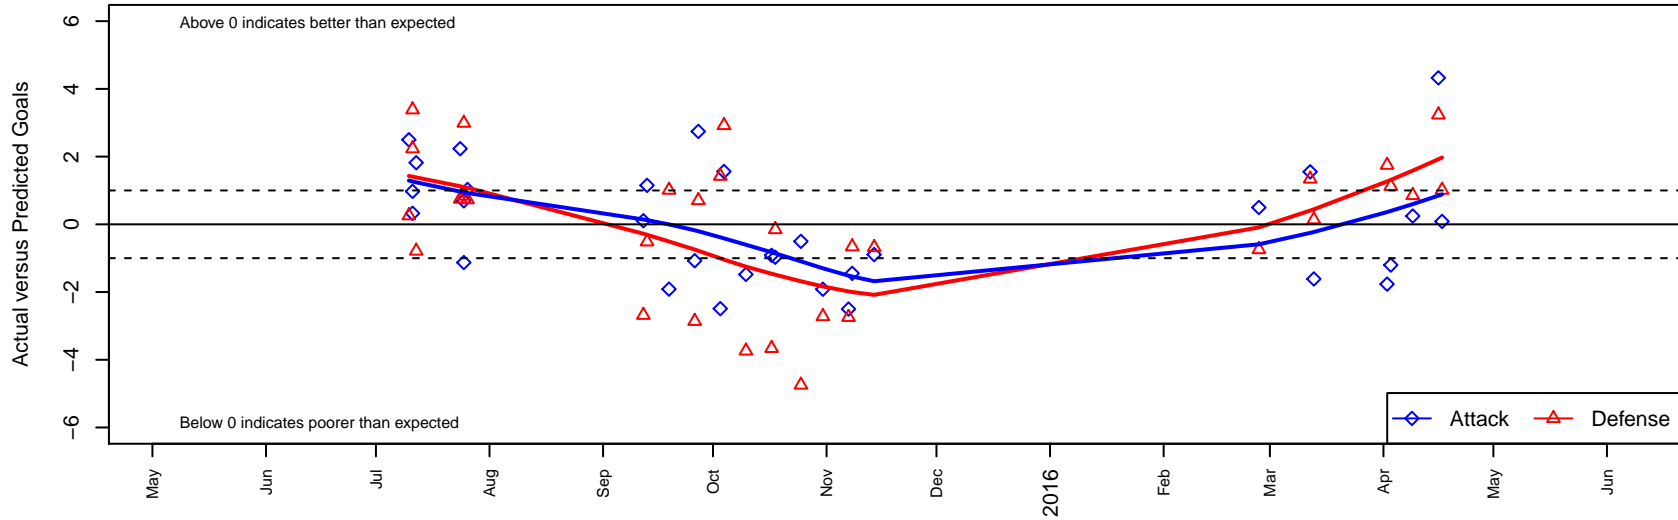

FC Portland Red B03

FC Portland
 Portland, OR
 B03 total strength=438
 attack=0.43 defense=0.19
 fall league = PTT B03 Div 2 Green
 spr league = Spr OYS B03 Div 2 White

alt names used:
 FC PORTLAND 2003 RED (OR)
 FC Portland 03B RED 12
 FC Portland 03B RED 12
 FC Portland 03B RED 12
 FC PORTLAND 2003 RED

Venues played:
 2015 PCU Summer Classic U12 Silver Red
 2015 Oswego Nike Cup Bronze U12
 2015 PTT B03 Division 2 Green
 2015 OYS Founders Cup B03
 2015 Spr OYS B03 Division 2 White

FC Portland Red B03
 Dots are actual minus expected GF (blue circles) and GA (red triangles).
 Blue line is smoothed change in attack strength. Red is smoothed change in defense strength.

**attack and defense variance (black dot)
relative to other teams
and top 10 in region**

**attack and defense rating
relative to others at age
and all opponents in last 13 months**

Performance relative to 13 month average